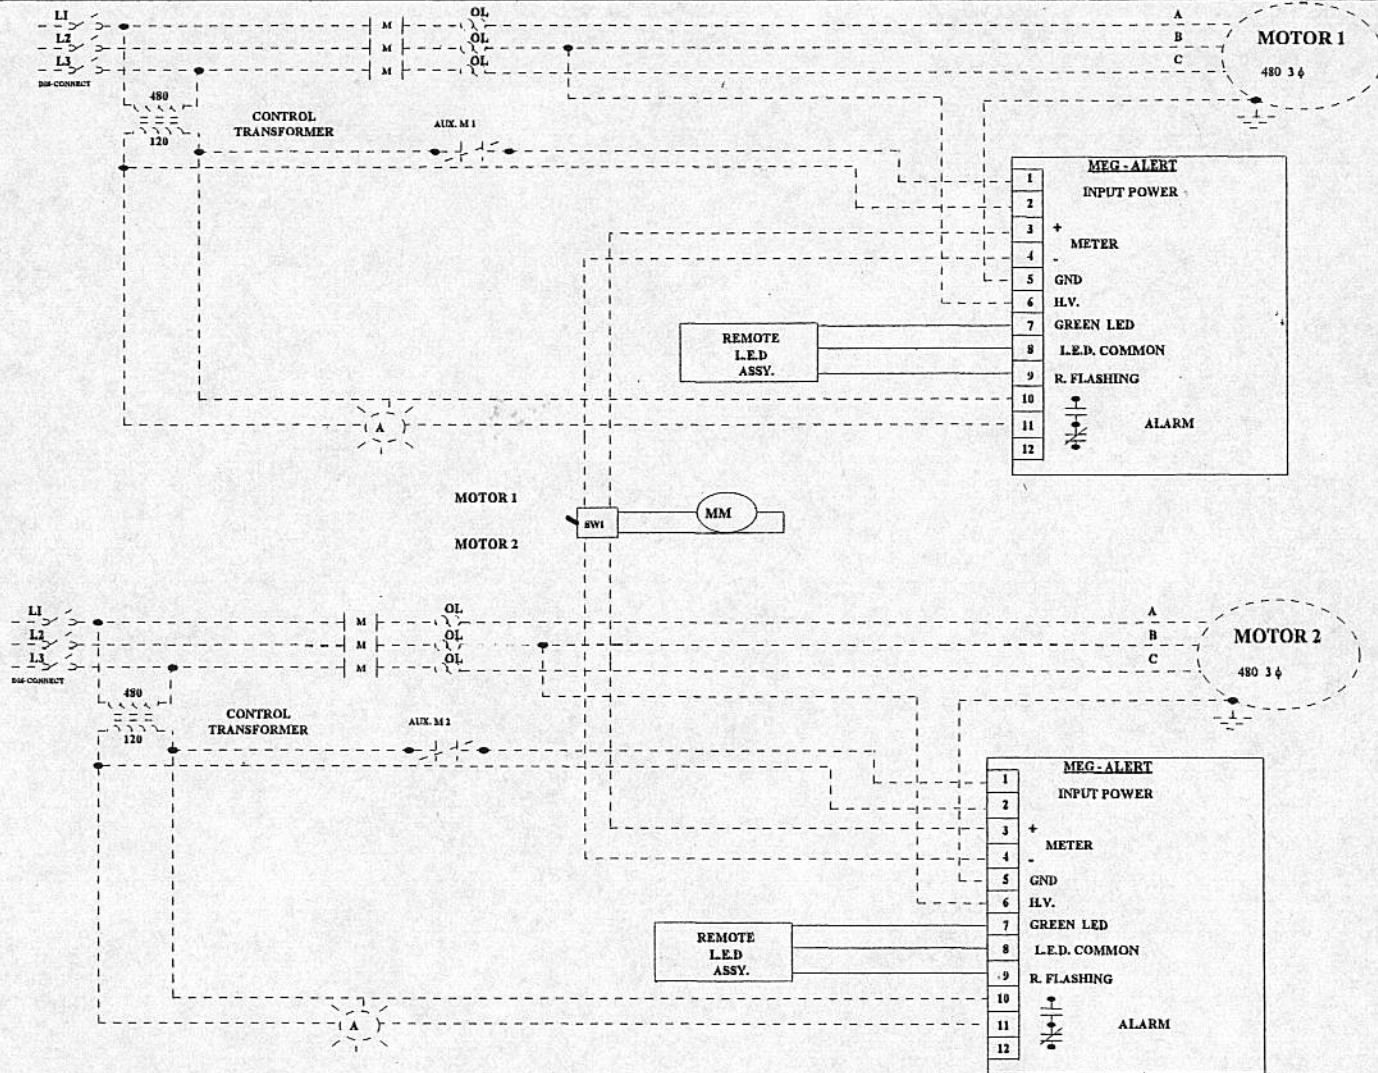

GP500-2PS

LEGEND	
(M)	MOTOR STARTER
(A)	REMOTE ALARM
MM	MEGOHM METER
RR	REMOTE START RELAY
- - - - -	CUSTOMER PROVIDED WIRES OR EQUIPMENT

WIRING DIAGRAM TYPICAL MOTOR			
SCALE:	NONE	DATE:	07/06/03
KNB	/	REV. A	
APPROVED BY: R. ZELEM			
MEG-ALERT MODEL: GP500-1PS DRAWING NUMBER: 100-172			
MEG-ALERT, INC.			