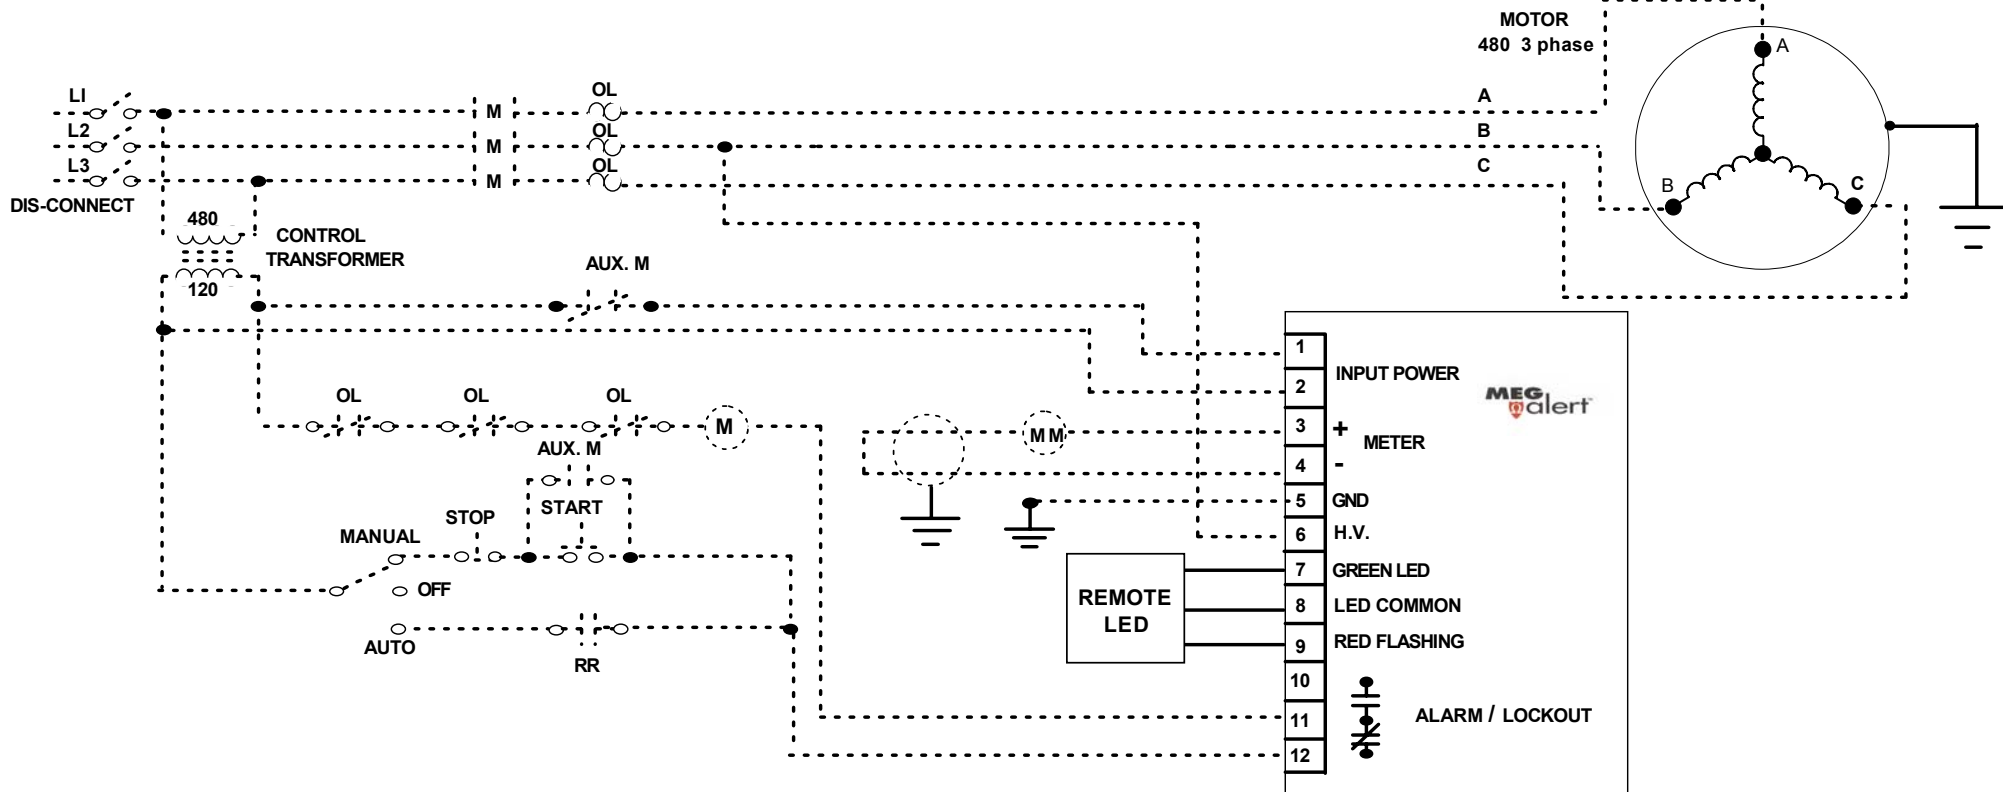

GP500-M

LEGEND

(M) MOTOR STARTER

(A) REMOTE ALARM

RR REMOTE START RELAY

----- CUSTOMER PROVIDED EQUIPMENT

WIRING DIAGRAM	
TYPICAL MOTOR	
SCALE: NONE	DATE: 09/25/09
DRAWN BY: KAR / REV. A	
APPROVED BY: R. ZELM	
MEG-ALERT MODEL: GP500-M	
DRAWING NUMBER: 1000-PS	
MEG-ALERT, INC.	